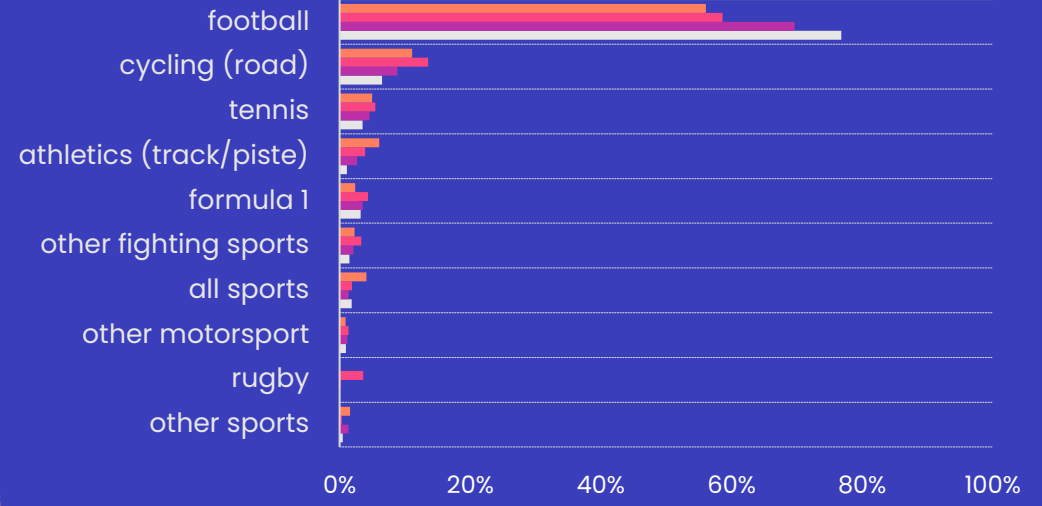

Sports on TV: football rules

TV channels North

Share of broadcast time
(100% = any sport)

TV channels South

Share of viewing
(100% = any sport)

Source: CIM TV. Top 10 on yearly basis. Ratings on 18+