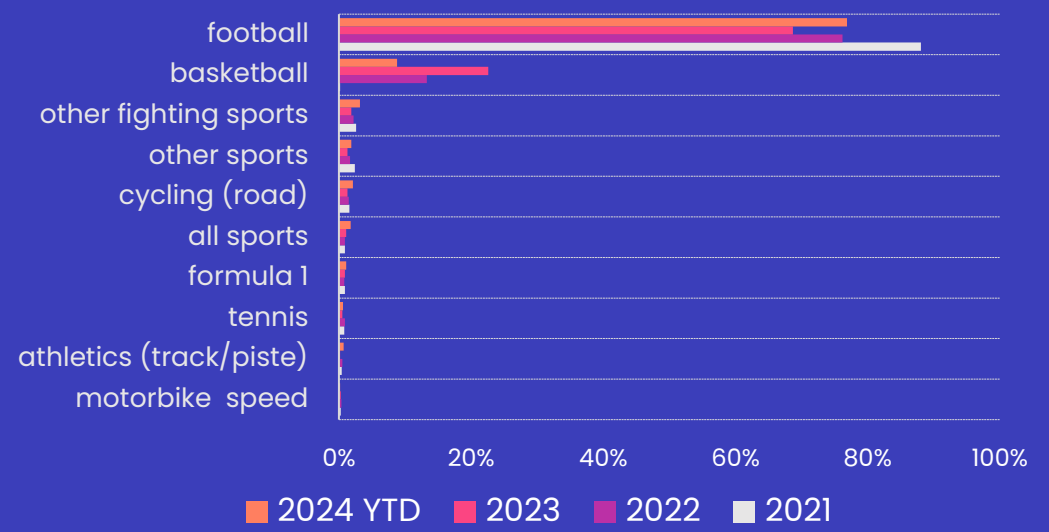

Sports on TV: football rules

TV channels North

Share of broadcast time
(100% = any sport)

TV channels South

Share of viewing
(100% = any sport)

Source: CIM TV. Top 10 on yearly basis. Ratings on 18+