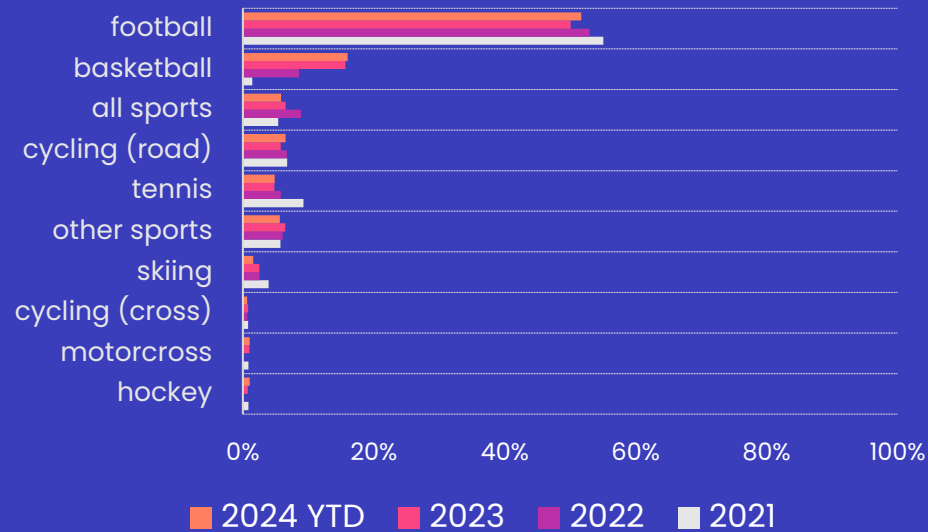

Sports on TV: football rules

TV channels North

Share of broadcast time
(100% = any sport)

TV channels South

Share of viewing
(100% = any sport)

Source: CIM TV. Top 10 on yearly basis. Ratings on 18+