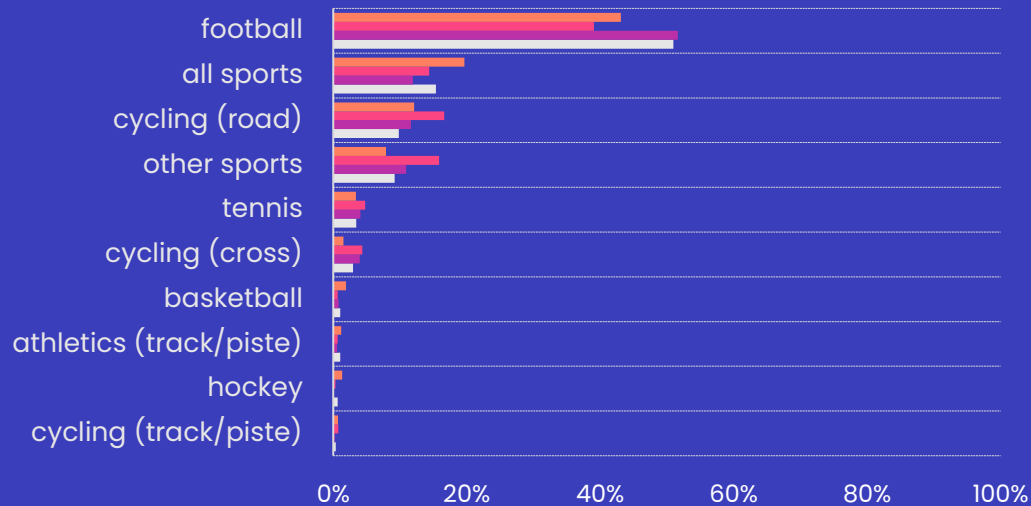

Sports on TV: football rules

TV channels North

Share of broadcast time
(100% = any sport)

TV channels South

Share of viewing
(100% = any sport)

Source: CIM TV. Top 10 on yearly basis. Ratings on 18+